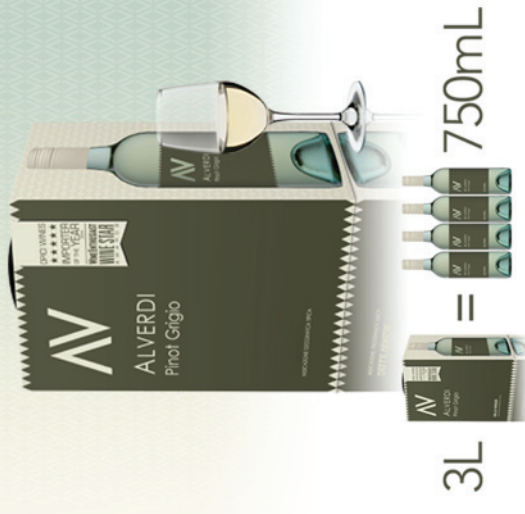

MORE TO LOVE:

3L = 750mL

WWW.OPICIWINES.COM

MORE TO LOVE:

3L = 750mL

WWW.OPICIWINES.COM

MORE TO LOVE:

3L = 750mL

WWW.OPICIWINES.COM

MORE TO LOVE:

3L = 750mL

WWW.OPICIWINES.COM

MORE TO LOVE:

3L = 750mL

WWW.OPICIWINES.COM

MORE TO LOVE:

3L = 750mL

WWW.OPICIWINES.COM