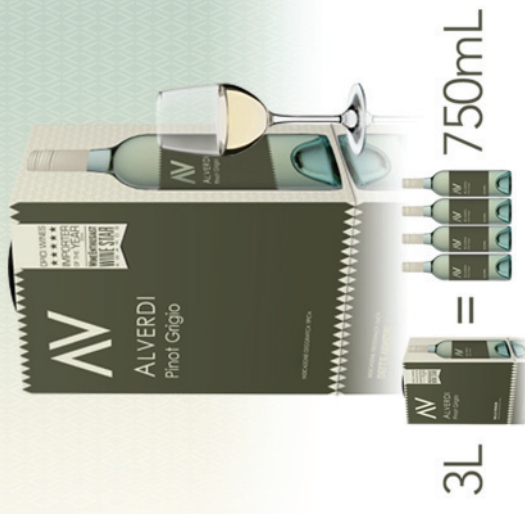

MORE TO LOVE:

3L = 750mL

WWW.OPICIWINES.COM

MORE TO LOVE:

3L = 750mL

WWW.OPICIWINES.COM

MORE TO LOVE:

3L = 750mL

WWW.OPICIWINES.COM

MORE TO LOVE:

3L = 750mL

WWW.OPICIWINES.COM

MORE TO LOVE:

3L = 750mL

WWW.OPICIWINES.COM

MORE TO LOVE:

3L = 750mL

WWW.OPICIWINES.COM